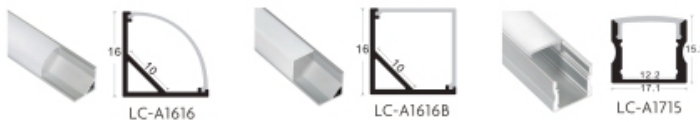

# 3014 Series Flexible led strip

## FOCUS ON LED STRIP LIGHTING

- HIGH CRI LED
- COLOR CONSISTENCY
- HIGH EFFICACY
- COLOR PURITY

60LEDs/m 7.2w/m

3000K 4000K 6000K

Low Decay	Long Lifespan >35000 hrs	<b>3</b> YEAR
--------------	--------------------------------	------------------